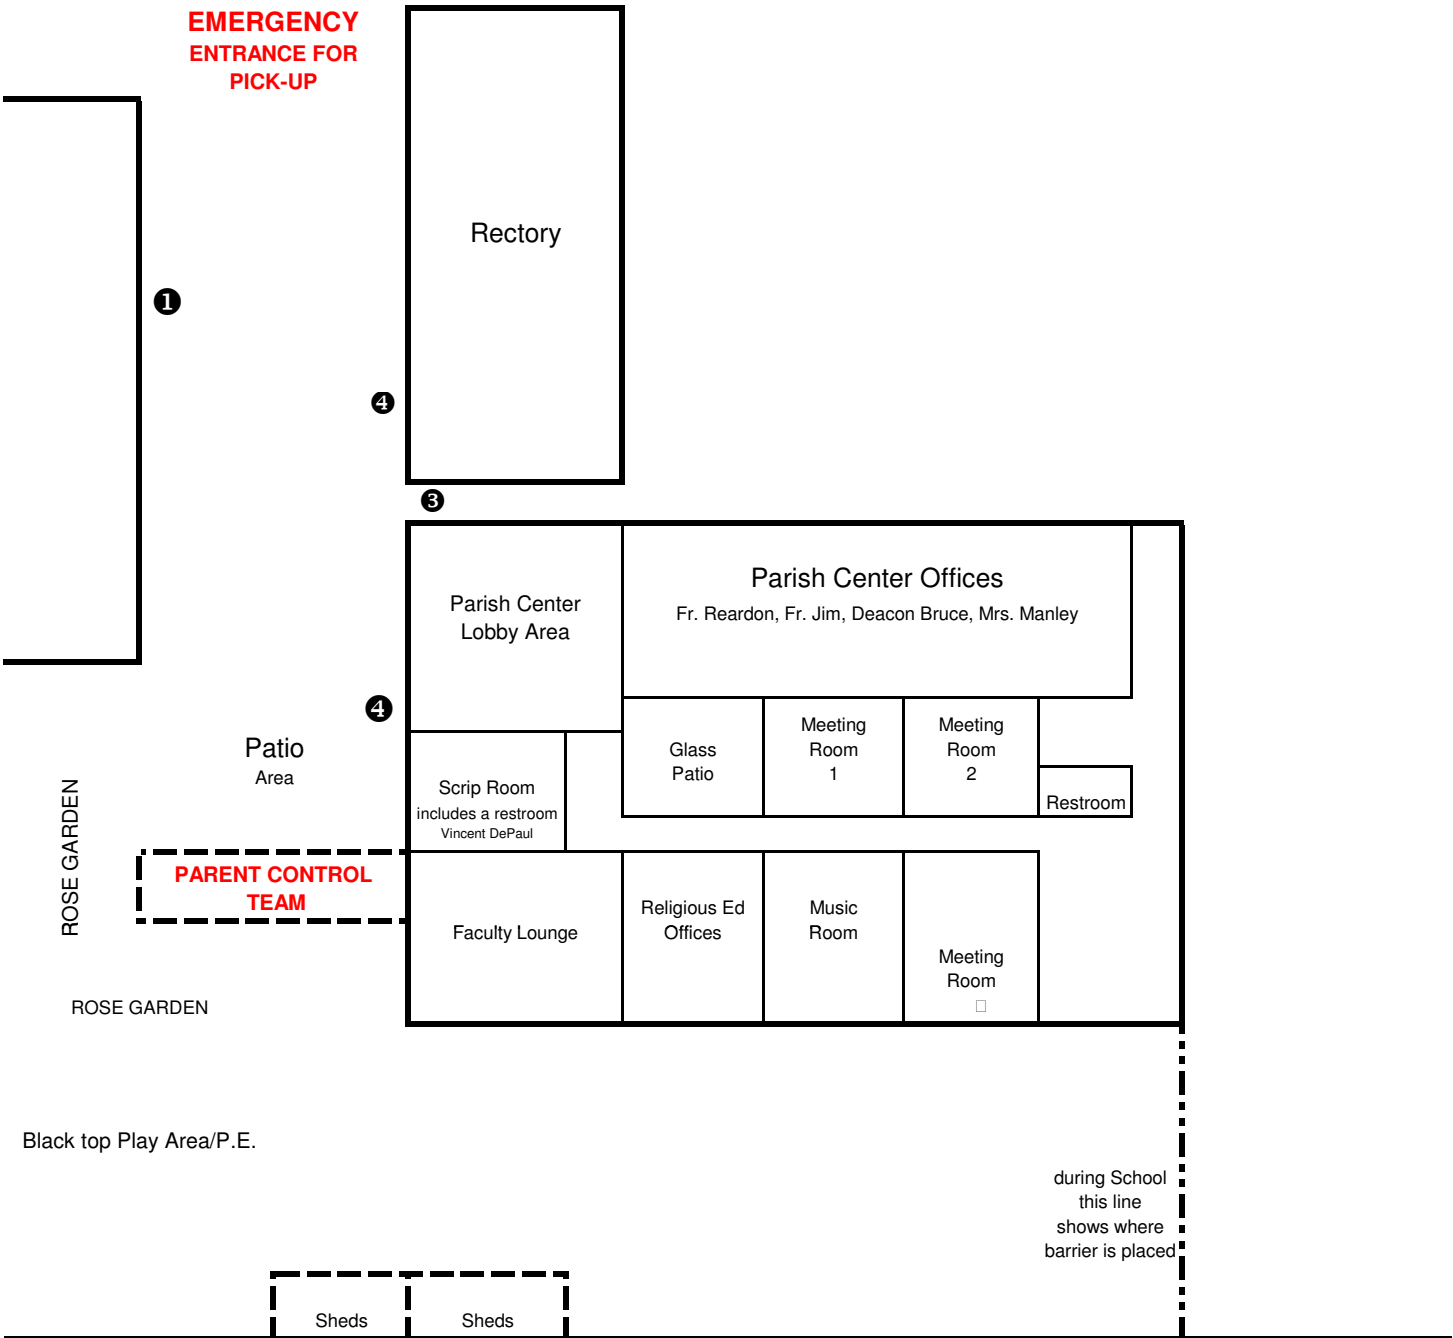

ST. BRUNO PARISH SCHOOL

CITRUSTREE ROAD

Tree/Hedge/Grass Area

School Entrance

WIDENER AVENUE

WIDENER AVENUE

Electrical Room	2
Principal's Office	
Back Office	5
School Secretary	School Office
RR	Air duct
Faculty Phone Rm	
Health Room	5
Faculty Resource Room #14	
Kinder Green Rm#12	
Boys	
Kinder Closet	
Girls	
1st Grade Green Room 9	
Kinder Gold Room 10	

Math Lab	6th Grade Room #16	7th Grade	8th Grade	Office
				Storage
				Student Council

Church

Main Hallway

Boys Rest Room	3 4
Phone Closet	5
Girls	
Science Lab Rm#15	5
Computer Lab Rm#13	5

Walk-way

COURT YARD

EDC

CONVENT COMPOUND (includes house, yard and various structures)			Maintenance Area MORGUE
Convent Patio		Convent Garage	Custodian
			P.E. Office

McCormick Hall

Lunch Area

1

GRASS FIELD - PLAY AREA - SPORTS AREA

ST. BRUNO PARISH SCHOOL

**EMERGENCY
ENTRANCE FOR
PICK-UP**

during School
this line
shows where
barrier is placed

GRASS FIELD

Evacuation Area

- 1** Gas Shutoff
- 2** Electricity Shutoff
- 3** Water Shutoff
- 4** Hose Hook-up
(for decontamination)
- 5** Fire Extinguishers